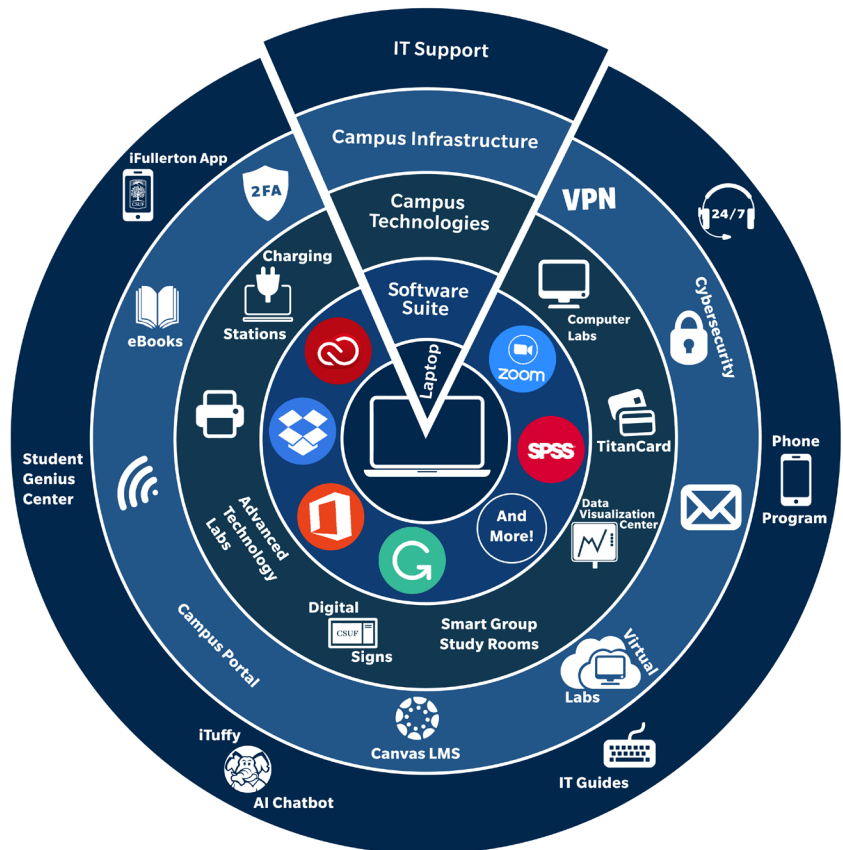

Technology Ecosystem at CSUF