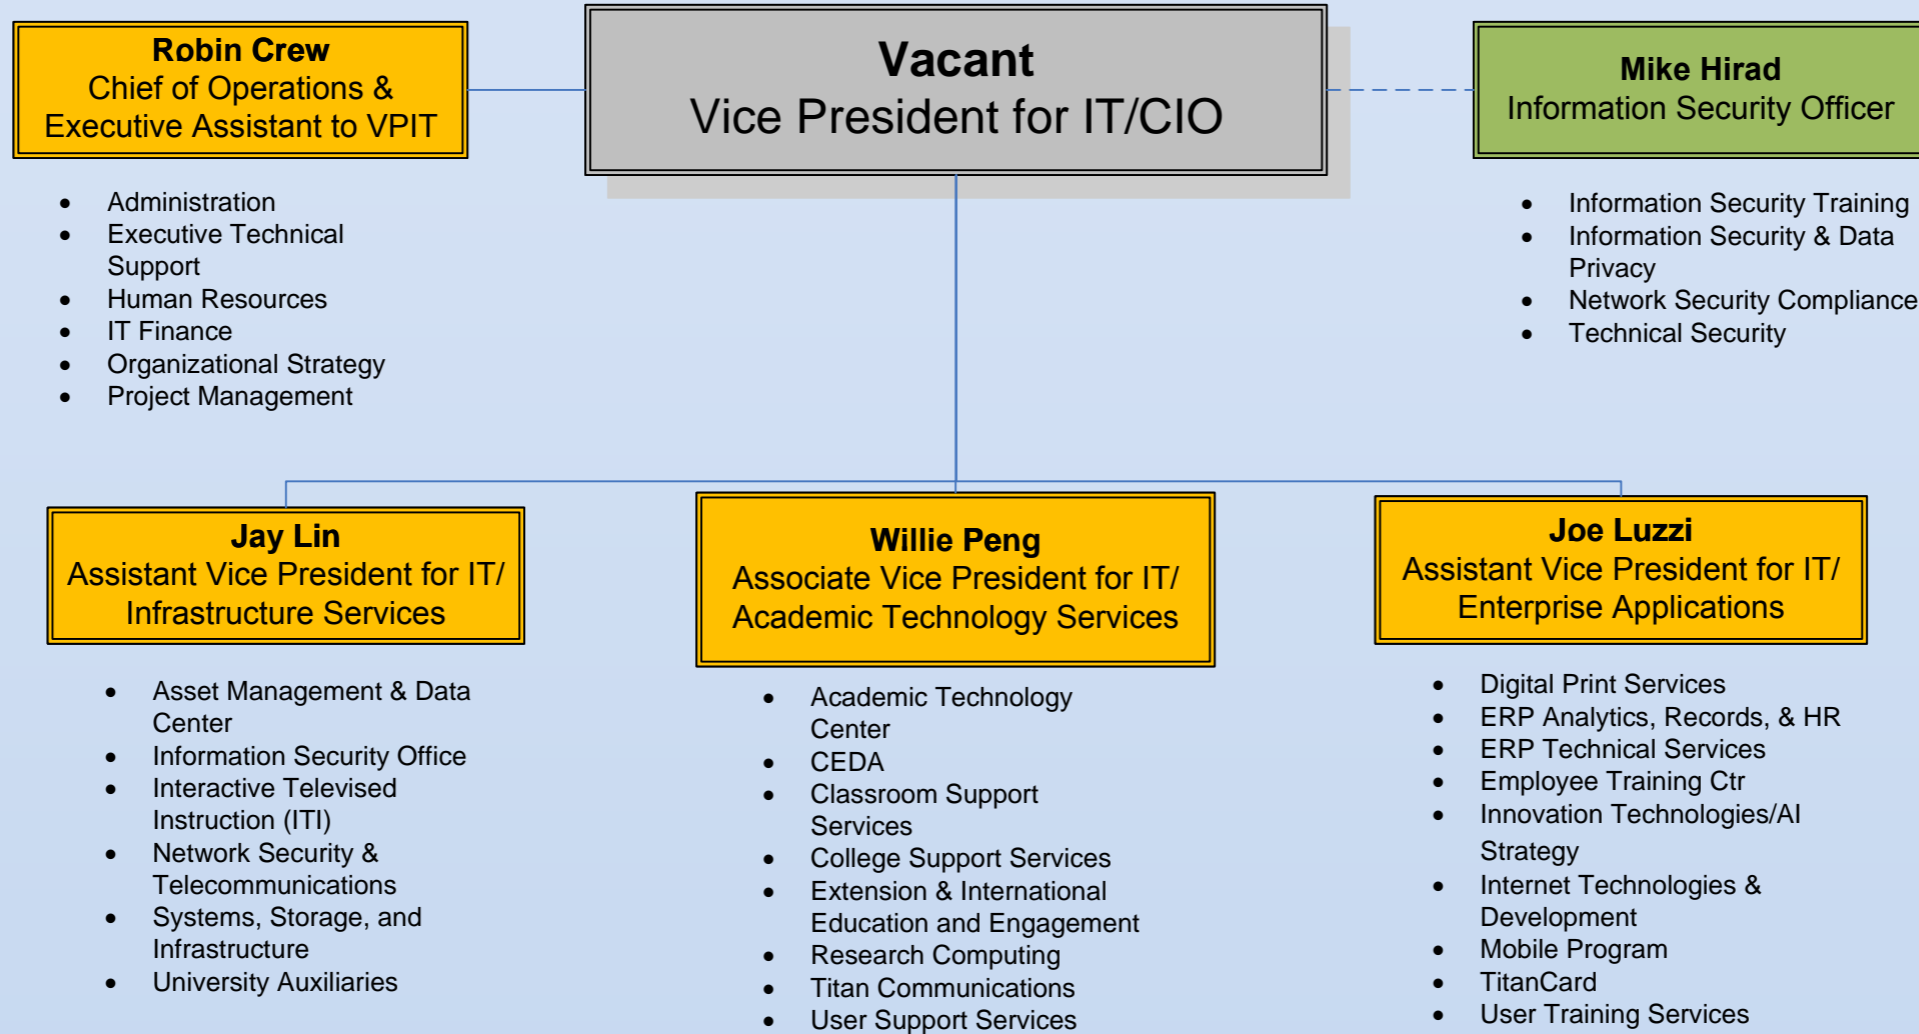

Division of Information Technology – Functional Organizational Chart

Direct reports to VPIT

Dotted-line report