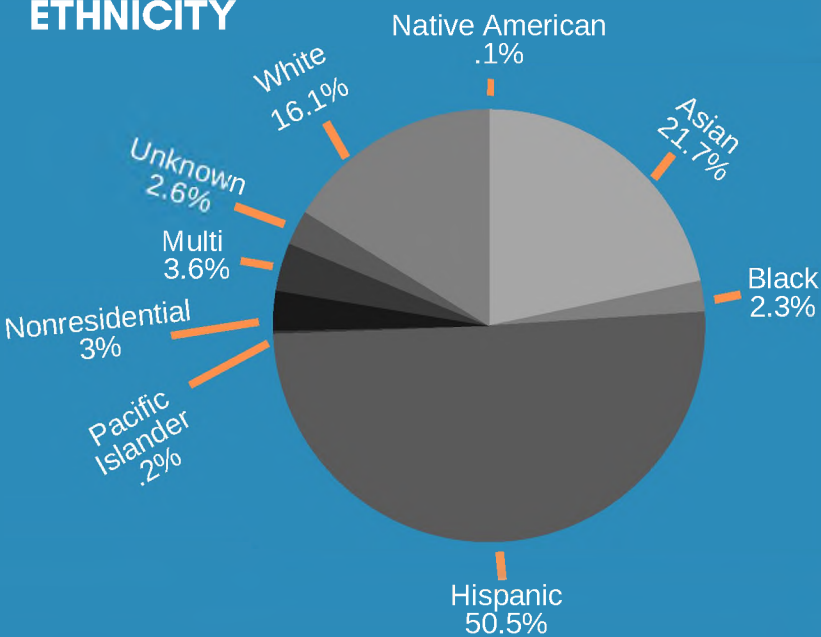

CSUF SPRING 2023 ENROLLMENT OVERVIEW

CSUF saw a total enrollment of 37,648 (state support only) students in Spring 2023.

ETHNICITY

Enrollment By College

UNDERGRADUATE STUDENTS made up **88.1%** of the campus student population.

Additional Student Data

1st Gen to Attend

Female

Full-time