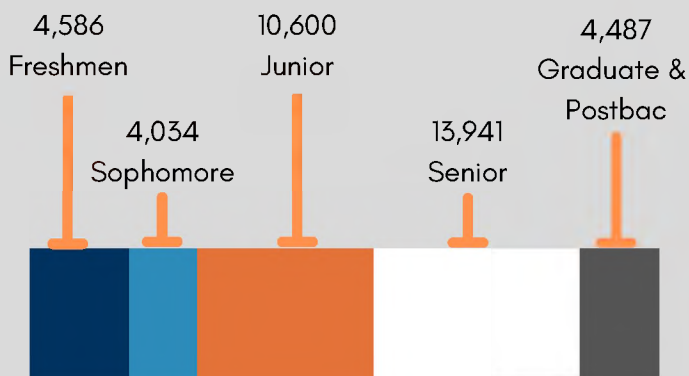

CSUF SPRING 2023 ENROLLMENT OVERVIEW

CSUF saw a total enrollment of 37,648 (state support only) students in Spring 2023.

ETHNICITY

Enrollment By College

UNDERGRADUATE STUDENTS made up **88.1%** of the campus student population.

Additional Student Data

1st Gen to Attend

Female

Full-time