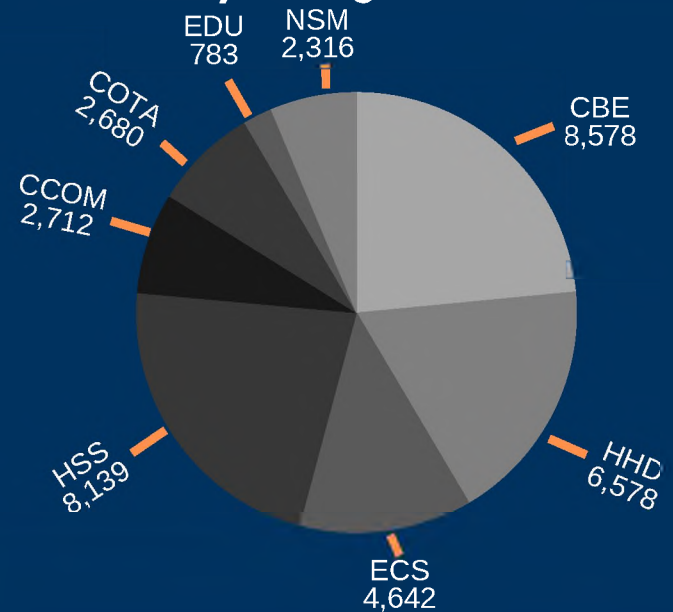

CSUF SPRING 2023 ENROLLMENT OVERVIEW

CSUF saw a total enrollment of 37,648 (state support only) students in Spring 2023.

ETHNICITY

Enrollment By College

UNDERGRADUATE STUDENTS made up **88.1%** of the campus student population.

Additional Student Data

1st Gen to Attend

Female

Full-time